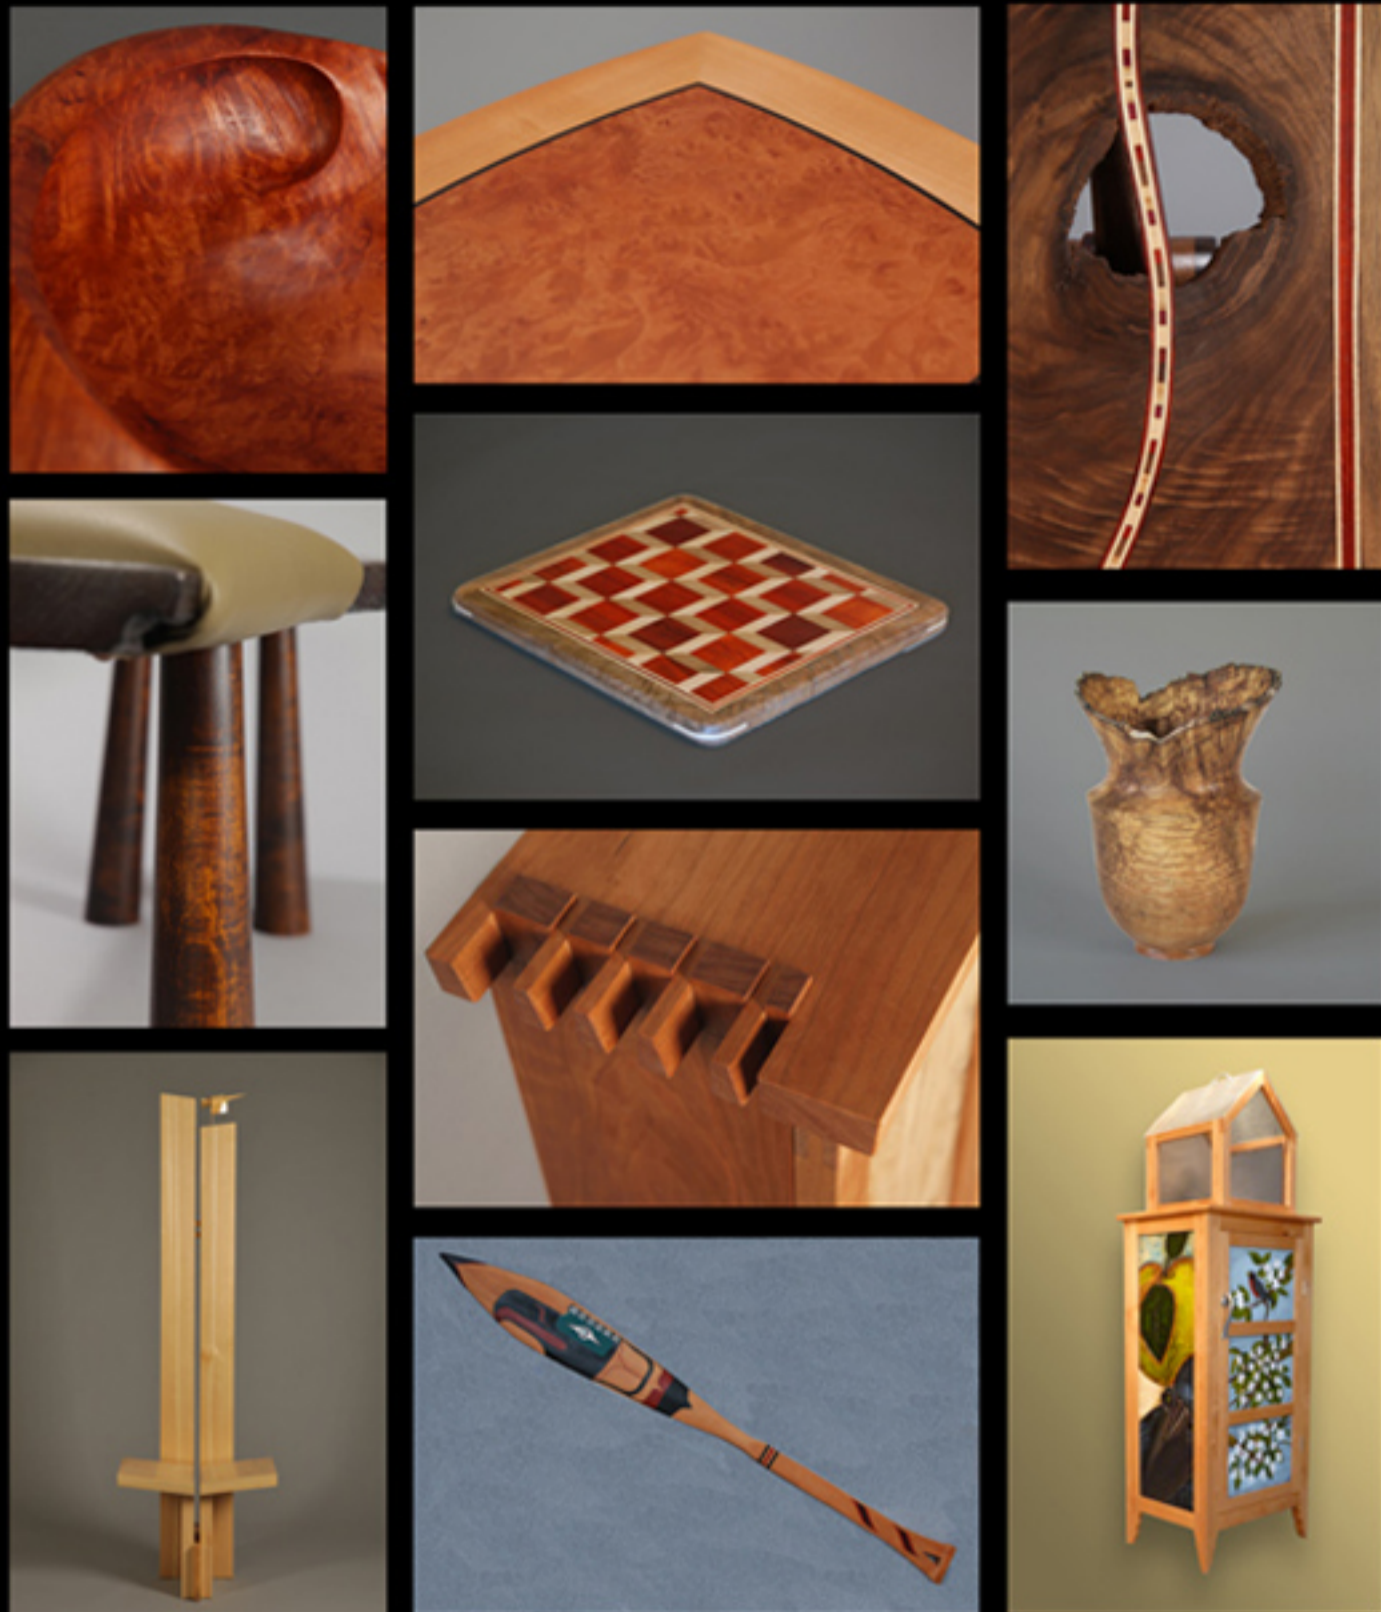

Woodworkers Guild Presents the 8th Annual

Woodpalooza '011

Please visit www.whidbeywoodworkers.com for more info

Woodpalooza '011

8th Annual Show of the Whidbey Island Woodworkers Guild

Exhibition showcasing recent works by
20 of their most talented members

Reception:
Friday, Sept 2, 2011 7-9PM

Sept 3 - Oct 3, open daily Noon-6PM
Except Tues/Wed (closed)

Taste for Wine
5603 S. Bayview Road
Langley, WA Whidbey Island

Directions: From the Clinton Ferry, 525 North to Bayview Rd,
turn right, the corner of Bayview Rd. and Marshview Ave.

Contact: Gary A. Leake 360.678.1347
garyandsandyleake@comcast.net

PO Box 230
GREENBANK, WA 98253

Design By: Michael Studier 360.221.6000

Front:Christy Schwager, Bruce Schwager, Bruce Launer,
Gary A. Leake, Cecil Stearns, Jon Magill, Gordan Edberg,
Rob Hetler, Joseph Albert III, Buffy Cribbs